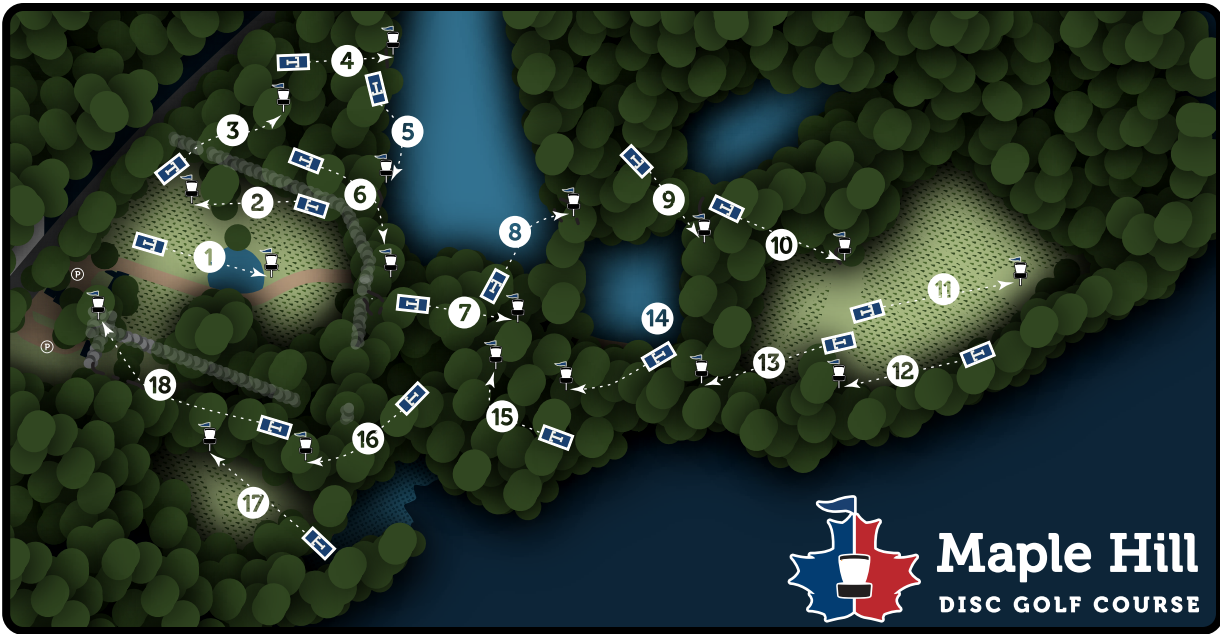

Do not enter ponds for any reason, there are snapping turtles, leeches, snakes, and we pay a diver to get discs. Blue par set for 970 rating. MapleHillDiscGolf.com

BLUES

Maple Hill

DISC GOLF COURSE

Par **58** **6572** Rating **965**
Feet

Maple Hill

DISC GOLF COURSE